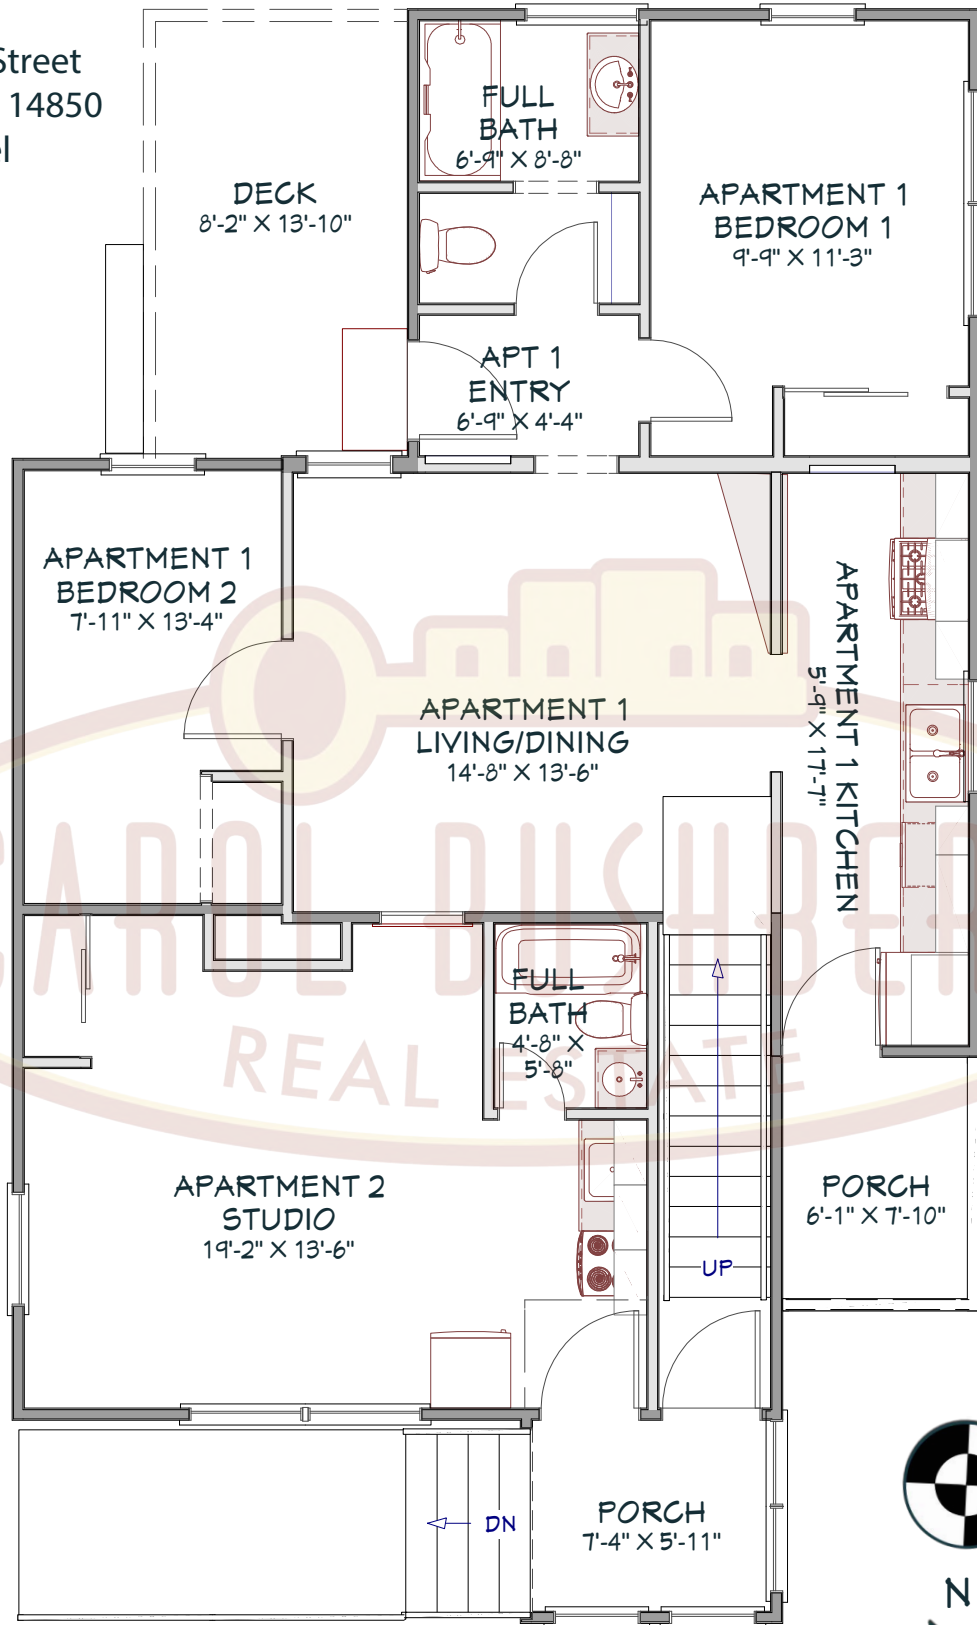

202 Lake Street
Ithaca, NY 14850
Main Level

MAIN LEVEL
LIVING AREA
997 SQ FT

Please note: This plan was drawn by a Realtor, not an architect. As a result, the measurements are approximate and some elements of the property may be missing altogether. We do our best.

202 Lake Street
Ithaca, NY 14850
Main Level

Please note: This plan was drawn by a Realtor, not an architect. As a result, the measurements are approximate and some elements of the property may be missing altogether. We do our best.

202 Lake Street
Ithaca, NY 14850
Upper Level

UPPER LEVEL
LIVING AREA
653 SQ FT

Please note: This plan was drawn by a Realtor, not an architect. As a result, the measurements are approximate and some elements of the property may be missing altogether. We do our best.