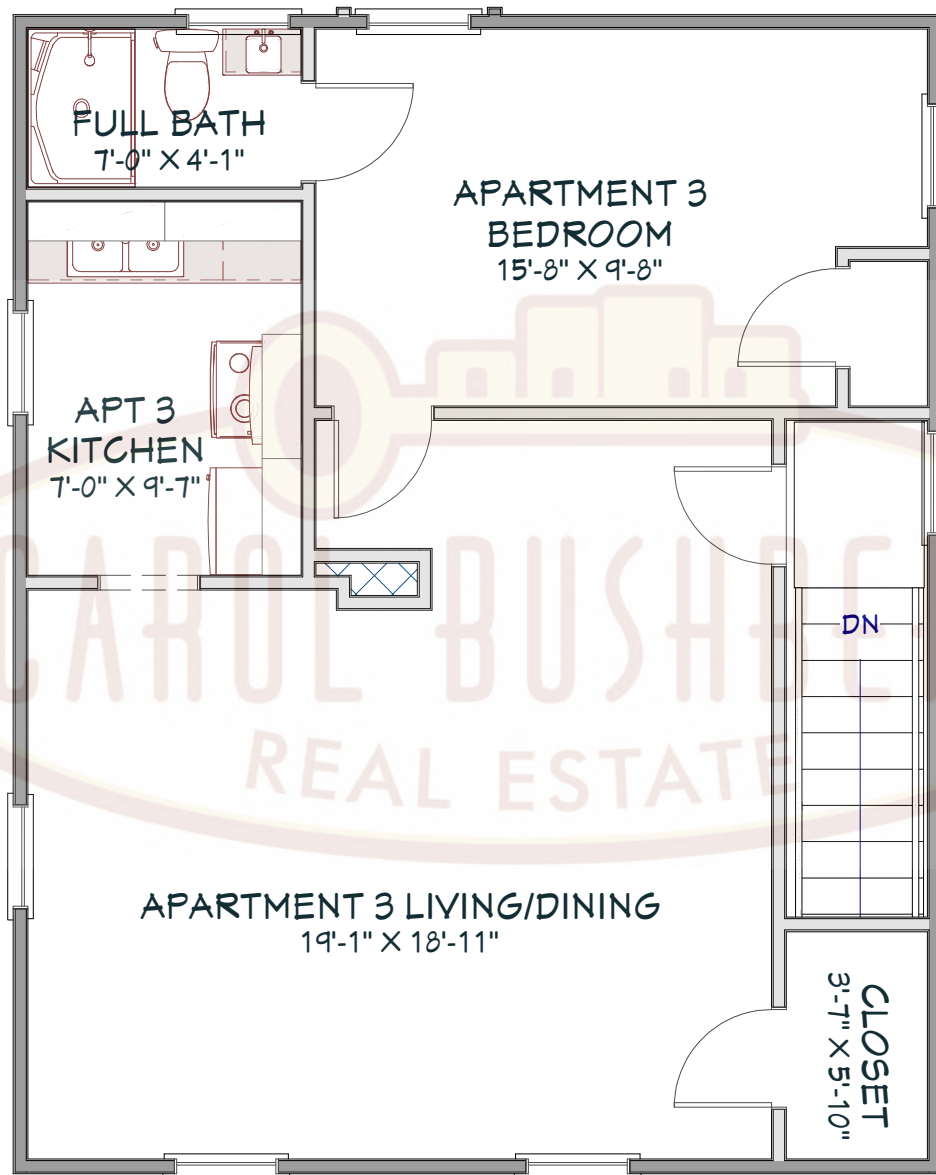

202 Lake Street
Ithaca, NY 14850
Main Level

MAIN LEVEL
LIVING AREA
997 SQ FT

Please note: This plan was drawn by a Realtor, not an architect. As a result, the measurements are approximate and some elements of the property may be missing altogether. We do our best.

202 Lake Street
Ithaca, NY 14850
Main Level

Please note: This plan was drawn by a Realtor, not an architect. As a result, the measurements are approximate and some elements of the property may be missing altogether. We do our best.

202 Lake Street
Ithaca, NY 14850
Upper Level

UPPER LEVEL
LIVING AREA
653 SQ FT

Please note: This plan was drawn by a Realtor, not an architect. As a result, the measurements are approximate and some elements of the property may be missing altogether. We do our best.

202 Lake Street
Ithaca, NY 14850
Upper Level

Please note: This plan was drawn by a Realtor, not an architect. As a result, the measurements are approximate and some elements of the property may be missing altogether. We do our best.